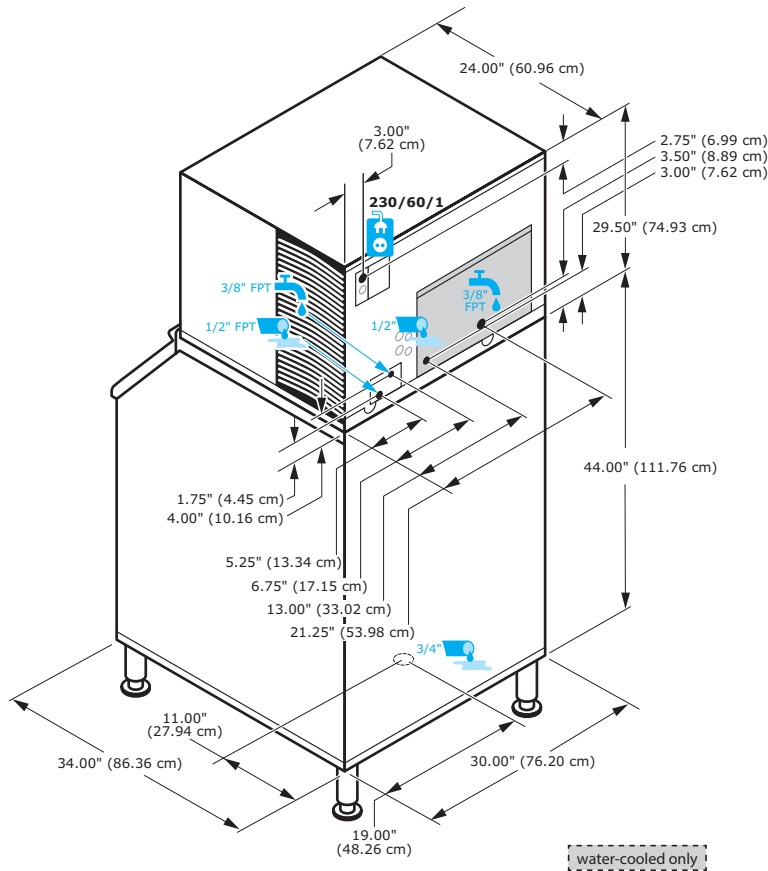

KT-1000 ICE KUBE MACHINE

Model	Icon	Icon	24h		[kWh/100 lbs ice]	[gal/100 lbs ice]
			70°/50°F 21°/10°C	90°/70°F 32°/21°C		
KDT-1000A			890 lbs	680 lbs	5.35	20.0
			404 kg	308 kg		
KYT-1000A			960 lbs	775 lbs	4.9	20.0
			435 kg	362 kg		
KDT-1000W			835 lbs	720 lbs	4.35	20.0
			379 kg	327 kg		
KYT-1000W			860 lbs	730 lbs	4.25	20.0
			390 kg	331 kg		
KDT-1000N*			865 lbs	735 lbs	4.94	20.0
			392 kg	333 kg		
KYT-1000N*			910 lbs	760 lbs	5.0	20.0
			413 kg	345 kg		

* Remote condenser JCT1200-A must be ordered with "N" models

Minimum	Maximum
40°F 4.4°C	110°F 43.3°C
40°F 4.4°C	90°F 32.2°C
20psi 138 kPa	80psi 551 kPa
10.8 10.1 9.3	A
	15 Amps
215 lbs 215 lbs 237 lbs	97 kg 97 kg 108 kg

Water cooled condenser water usage/ 100lbs or 45.4kgs. of ice: 140 gals/530 L.

Popular Accessories			
Artic Pure Water Filters AR-Pre & AR 20000	Dispenser Bin Thermostat Kit K-00457	Top Air Discharge Kit K-00449	Clean Air Pack K-00206

KOOLAIRE

By MANITOWOC

2110 SOUTH 26TH ST | MANITOWOC, WI 54220 USA | 1-920-682-0161 [www.kool-aire.com]